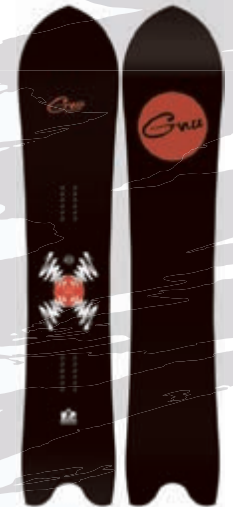

# Axtion

MEDIUM FIRM

FLEX 7

The AXTION is a team driven, performance enhanced all mountain go to. Featuring a Dual Band ankle strap with a Soft Compression Window Power Band. Add to that a super comfy Grip Form toe strap, a uni-body nylon chassis and a solid asymmetric high back for increased rigidity and you're looking at top to bottom performance, comfort and reliability all day long. Get some AXTION!

**NEW** CANTED FOOTBED /  
HEELSHOCK PAD

Winter 2024 "Something Gnu"  
GNU Snowboard Merch

S (US M 5-8)  
M (US M 8-11)  
L (US M 11-14)

AXTION