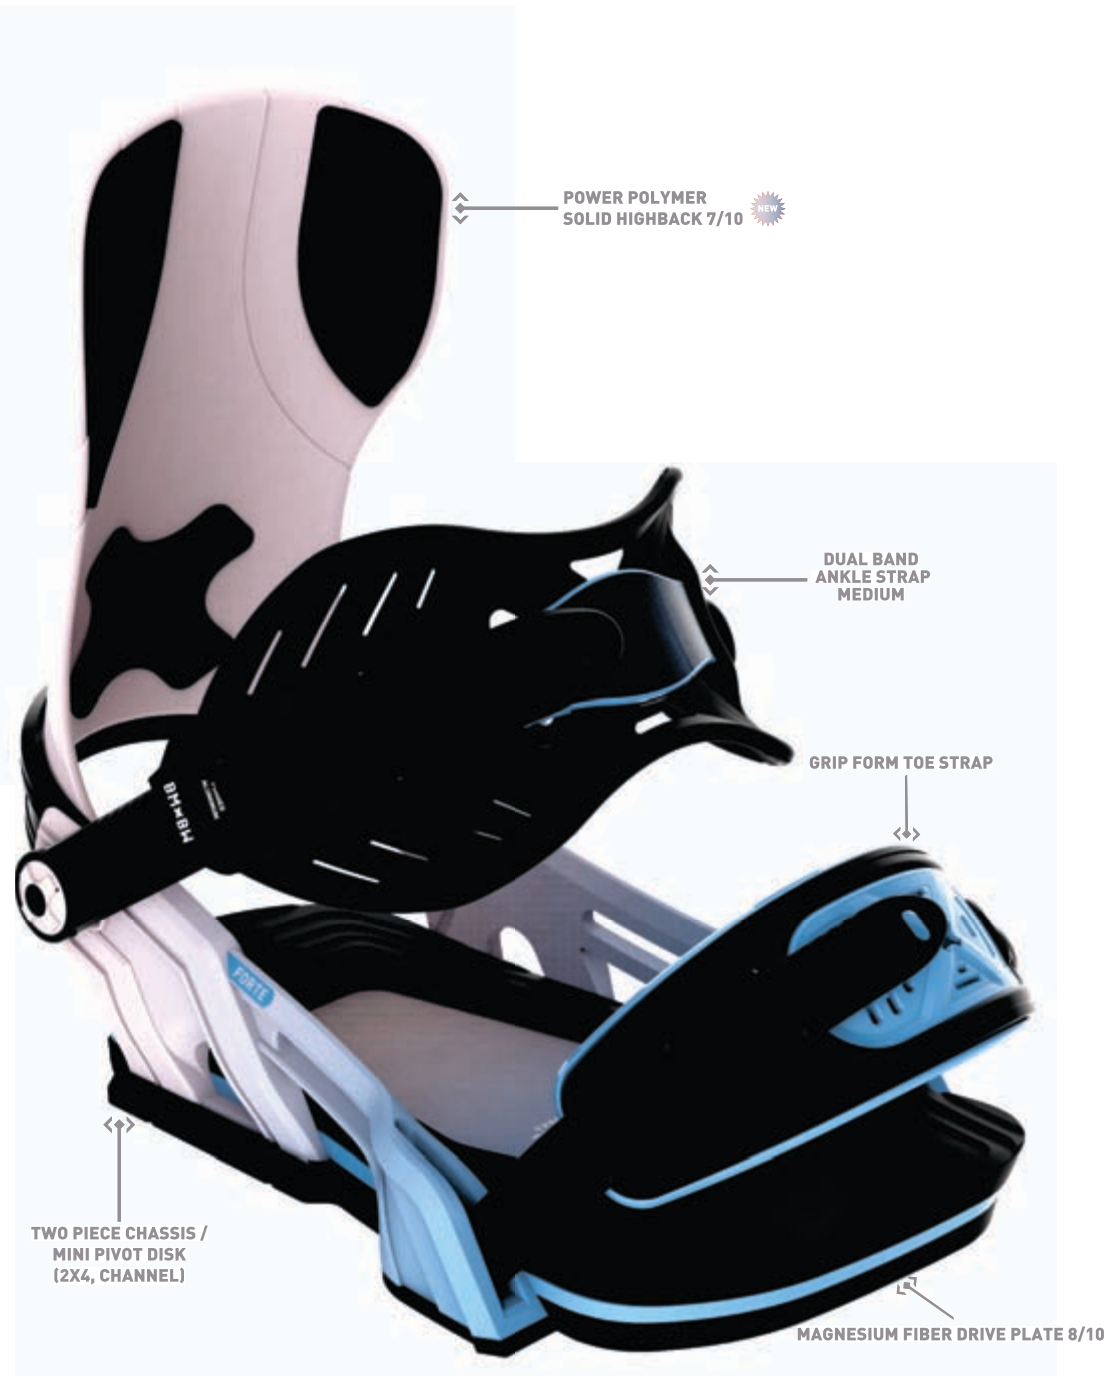

S/M (US W 5-8)
M/L (US W 9+)