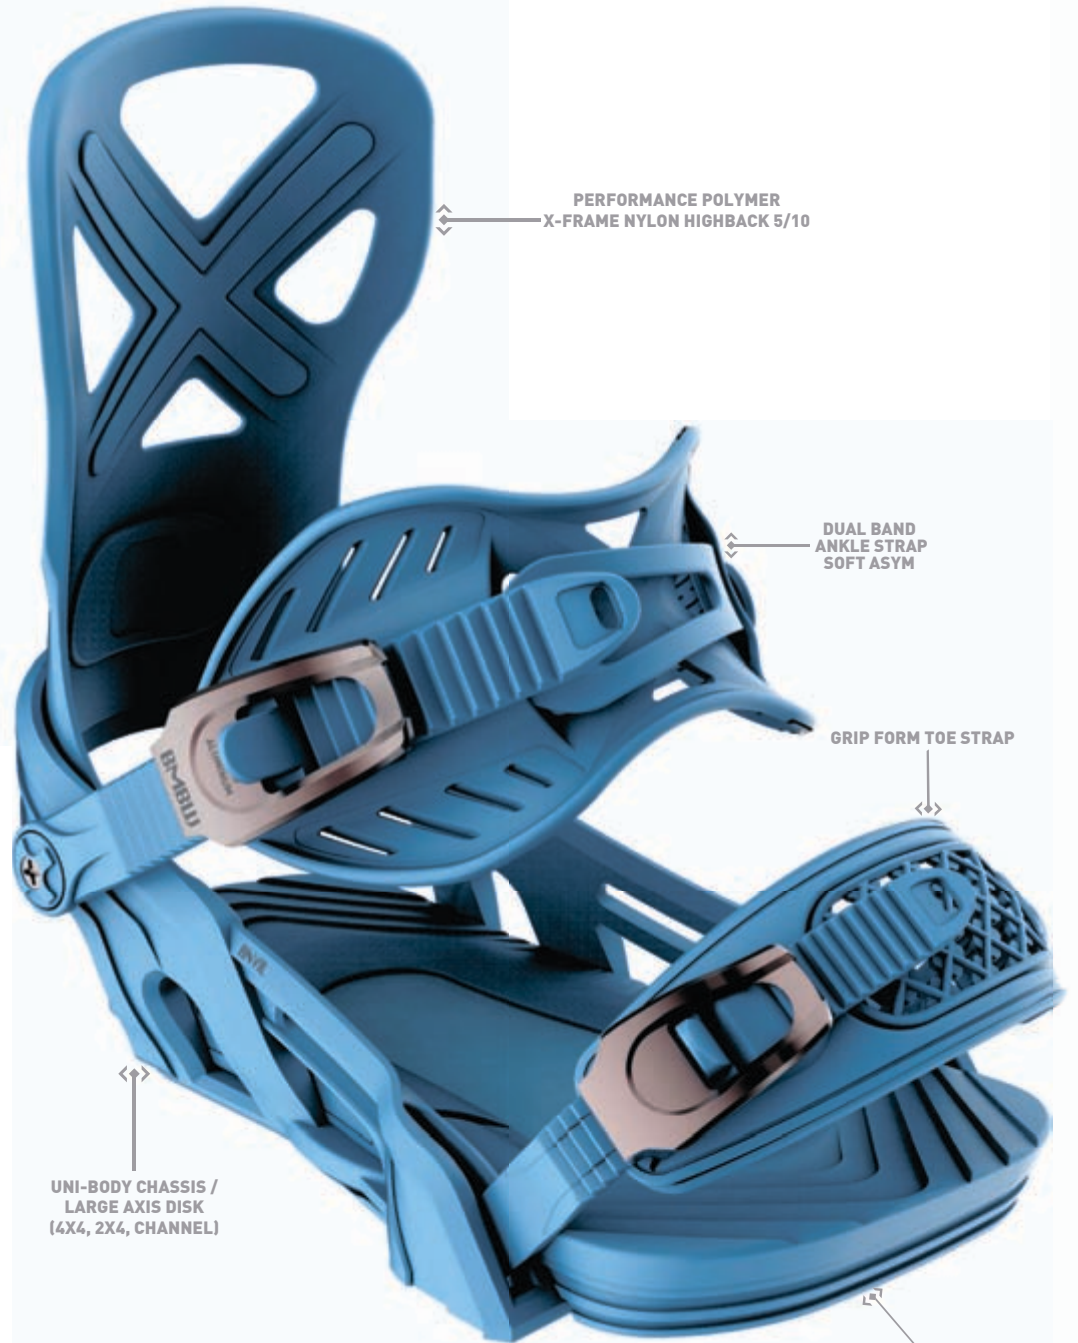

M (US M 8-11)
L (US M 11-14)