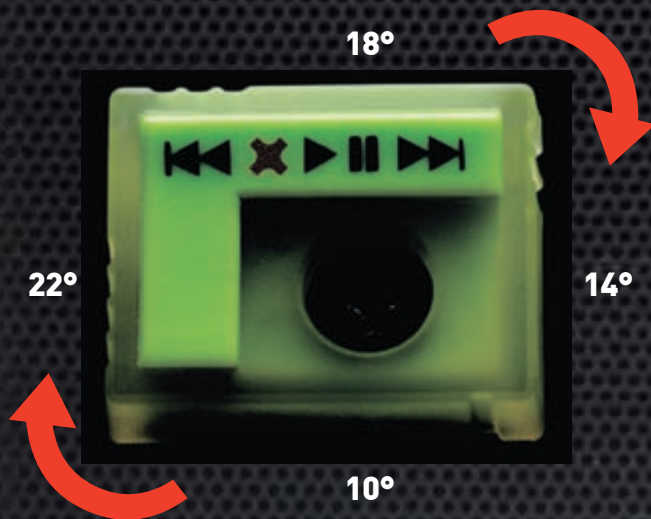

✖ BMBW REVOLUTIONARY CUBE

The BMBW Revolutionary Cube is the worlds fastest tool free forward lean adjuster. Simply spin cube for the desired forward lean angle. It's fool proof. Angle Range: 10°, 14°, 18°, 22°. Easily adjust and experiment while on the hill. Urethane skateboard wheel construction absorbs shock and vibration. Visual indicators let you know angle selected.

- FASTEST AND EASIEST FORWARD LEAN ADJUSTER EVER
- DUAL DUROMETER URETHANE DAMPENING
- FOUR DIFFERENT ANGLES: 10°, 14°, 18°, 22°
- ALL MODELS