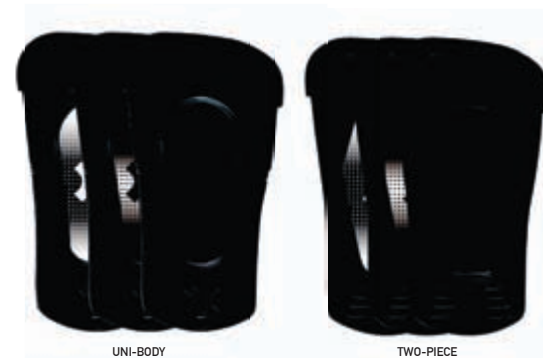

UNI-BODY

TWO-PIECE

CUSTOM FLEX DRIVE PLATES

CUSTOMIZE YOUR RIDE.
MEDIUM-SOFT, BORON FIBER 4/10
MEDIUM, MAGNESIUM FIBER 6/10
FIRM, CARBON FIBER 8/10

BMBW STICKER

BMBW STICKER
6" X 4"

PHILLIPS STICKER

DIE CUT BMBW STICKER
5" X 5"