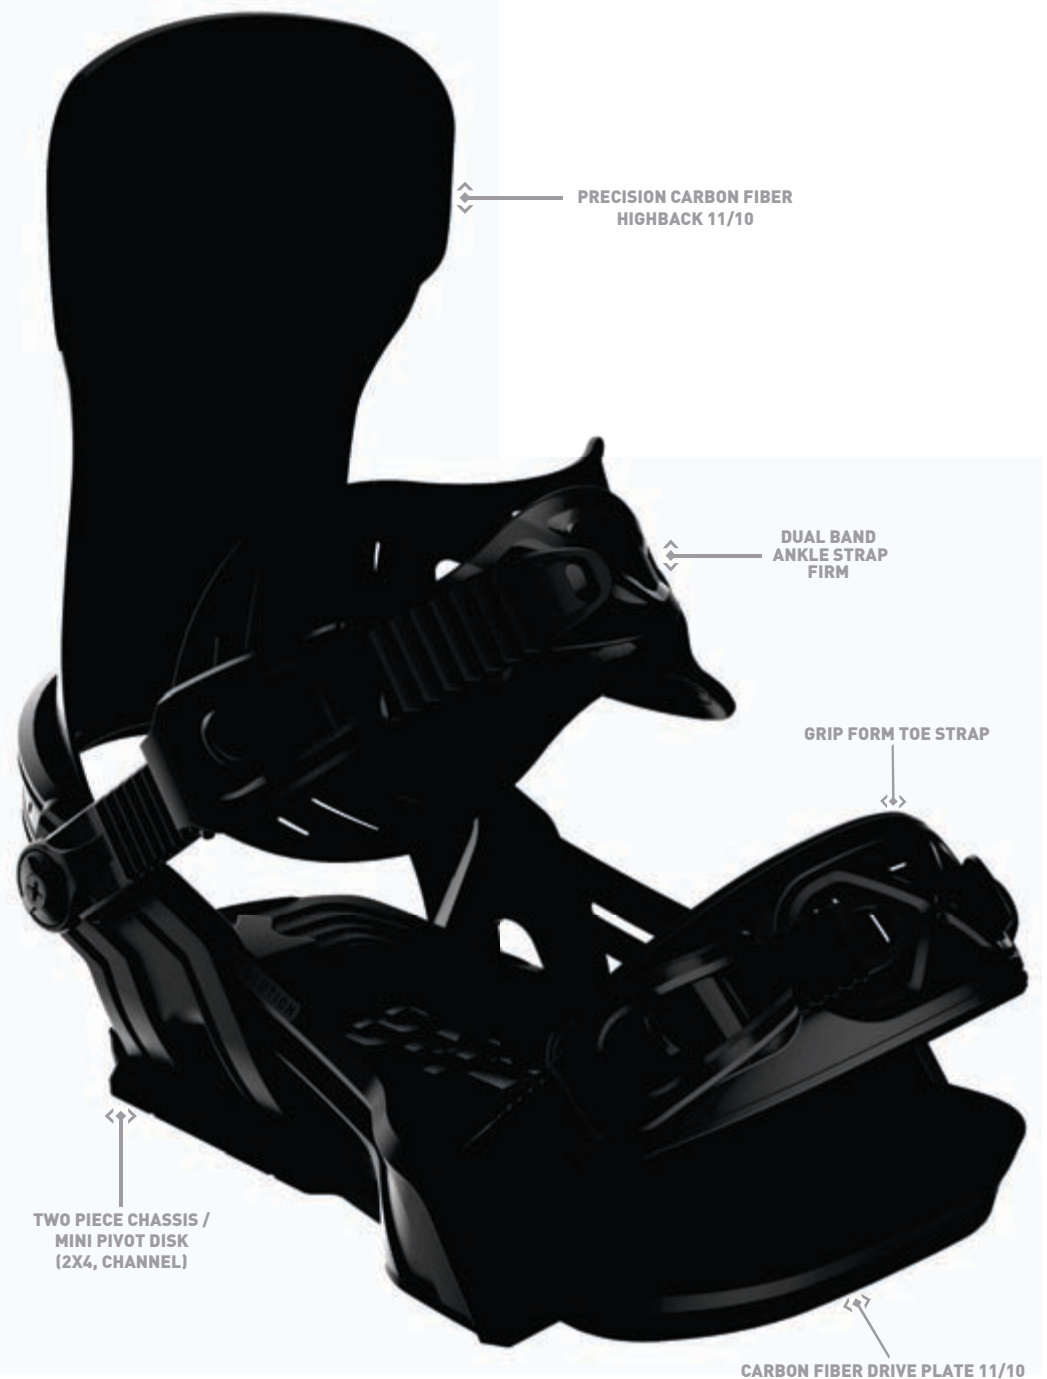

M (US M 8-11)
L (US M 11-14)