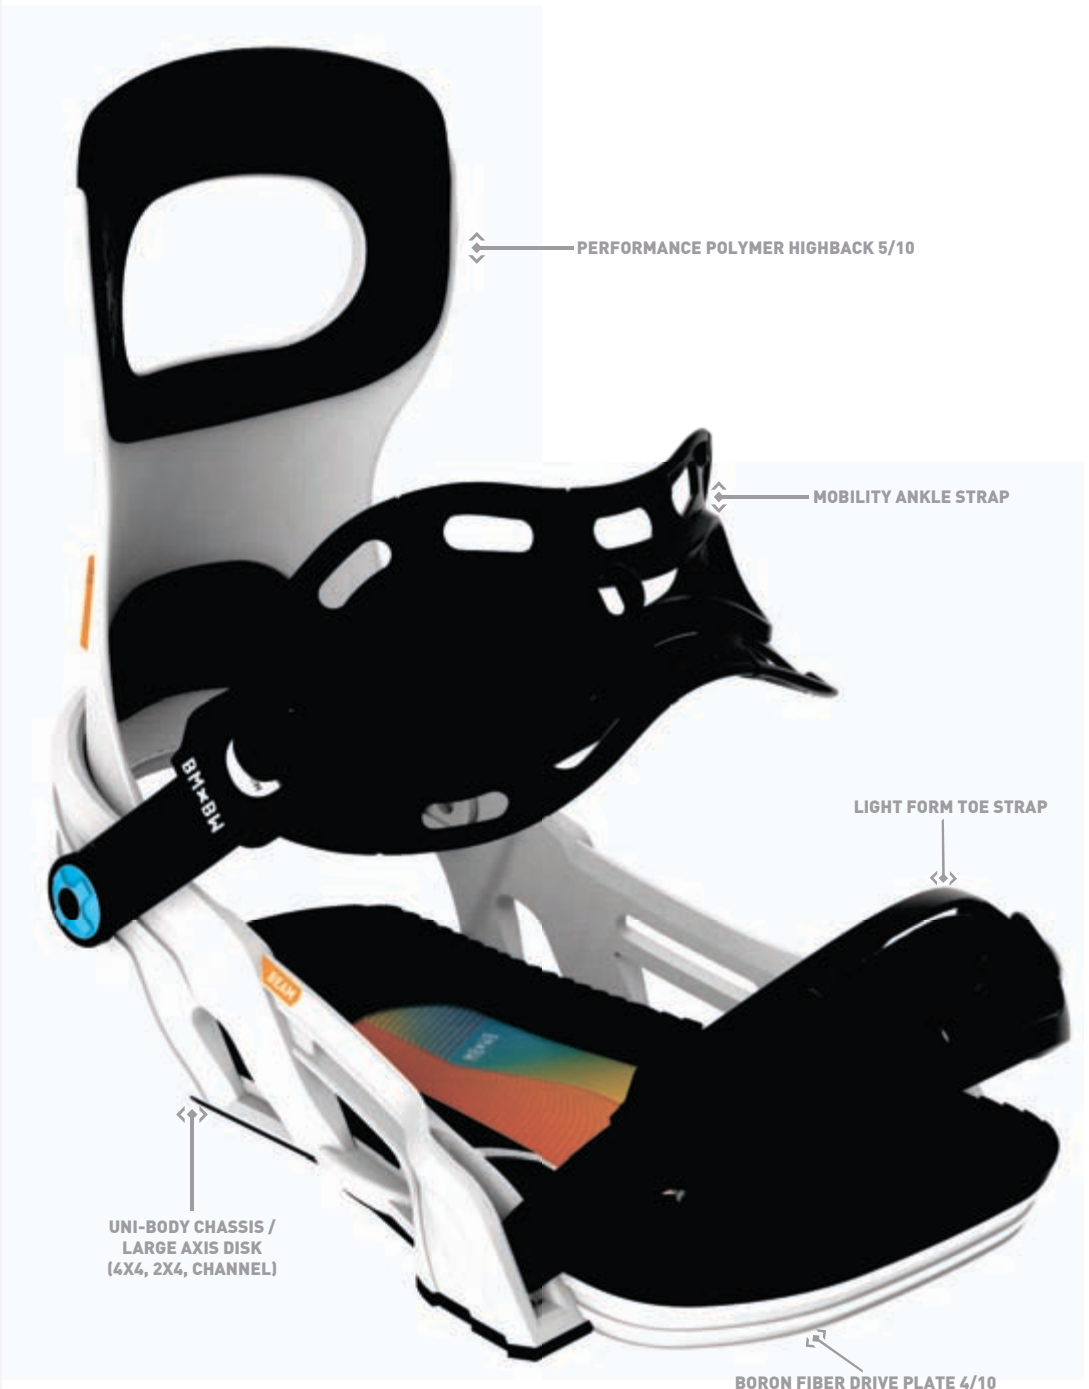

# BENT METAL

BINDING WORKS  
WOMENS BINDINGS WINTER 2024

BMBW

# BEAM

MEDIUM SOFT

FLEX 4

BEAM, where utility meets performance. The BEAM features an easy riding all mountain flex along with the solid team tested components including the comfy mobility ankle strap and the Flex Control Advantage of our unique drive plate system. Best of all this complete package is easy on the eyes and easier on the wallet. Give your winter a smile with the BMBW BEAM!