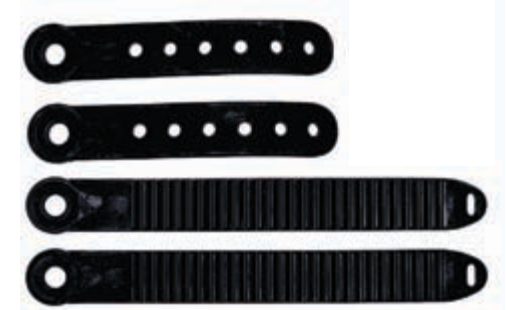

ANKLE LADDER ADJUSTER STRAP SET

STYLE # 19BN059

2 ANKLE LADDERS, 2 ANKLE ADJUSTERS:
EXTRA LONG - 161MM, 7 HOLE